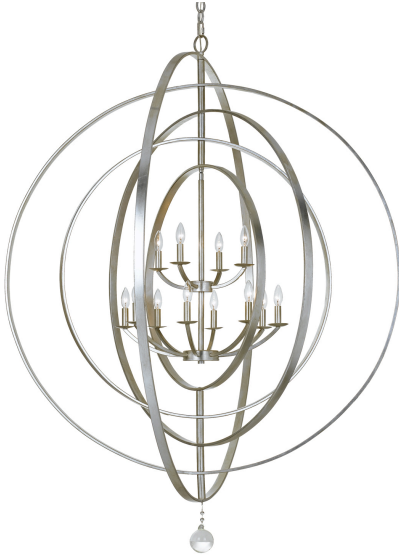

Lana 60" 12 Light Chandelier, Antique Silver

Job/Location: \_\_\_\_\_  
 Quantity: \_\_\_\_\_  
 Notes: \_\_\_\_\_

**Shipping**

Carton Width: 64.00  
 Carton Height: 5.00  
 Carton Length: 64.00  
 Carton Weight: 66.00

**Product Details**

Family:	Lana
Finish:	Antique Silver
Shade:	
Crystal:	
Material:	Steel
Safety Listing:	UL, CUL, CSA
Safety Rating:	Damp
Energy Star:	
Energy Efficient:	
ADA:	
Dark Sky:	
Title 20:	Yes
Title 24:	
LED:	

**Measurements**

Width / Diameter (in):	60.00
Height (in):	70.00
Length (in):	60.00
Weight (lbs.):	40.00
Extension (in):	
Chain:	72"
Wire:	120"
Rod:	
Top to Outlet (in):	
Mounting Height (in):	
Canopy:	6"W x 1"H