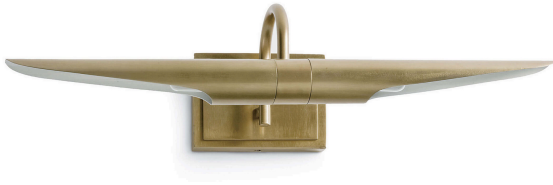

Redford 22" Two Lights Small Picture Light, Natural Brass

Product Details

Family:	Redford
Finish:	Natural Brass
Shade:	
Crystal:	
Material:	Steel
Safety Listing:	
Safety Rating:	Dry
Energy Star:	
Energy Efficient:	
ADA:	
Dark Sky:	
Title 20:	
Title 24:	
LED:	Yes

Measurements

Width / Diameter (in):	22.0
Height (in):	6.00
Length (in):	8.00
Weight (lbs.):	5.00
Extension (in):	8.00
Chain:	
Wire:	15' Clear
Rod:	
Top to Outlet (in):	
Mounting Height (in):	
Canopy:	

Lamping