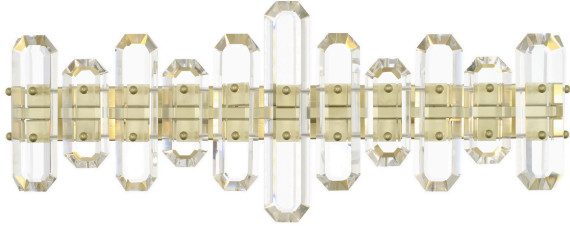

**Boltera 25.25" Three Light Bathroom Vanity, Aged Brass**

**Product Details**

Family:	Boltera
Finish:	Aged Brass
Shade:	
Crystal:	Faceted Cut Crystal
Material:	Steel
Safety Listing:	UL, CUL, CSA
Safety Rating:	Damp
Energy Star:	
Energy Efficient:	
ADA:	
Dark Sky:	
Title 20:	Yes
Title 24:	
LED:	

**Measurements**

Width / Diameter (in):	25.25
Height (in):	8.50
Length (in):	5.50
Weight (lbs.):	17.00
Extension (in):	5.50
Chain:	
Wire:	6"
Rod:	
Top to Outlet (in):	
Mounting Height (in):	
Canopy:	24"W x 1"D x 4.5"H

**Lamping**

Voltage:	120.00
Bulbs Included:	No
Number of Bulbs:	3
Max Wattage:	60.00
Bulb Type:	Candelabra
Bulb Base:	E12 Candelabra
Light Source:	
Light Output:	
Delivered Lumens:	
Color Temperature:	
CRI:	
Dimmable:	Yes
Beam Spread:	
Rated Average Life:	