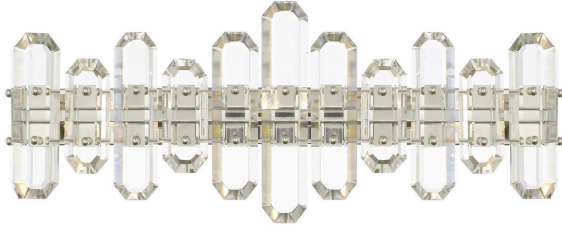

Boltera 25.25" Three Light Bathroom Vanity, Polished Nickel

Product Details

Family:	Boltera
Finish:	Polished Nickel
Shade:	
Crystal:	Faceted Cut Crystal
Material:	Steel
Safety Listing:	UL, CUL, CSA
Safety Rating:	Damp
Energy Star:	
Energy Efficient:	
ADA:	
Dark Sky:	
Title 20:	Yes
Title 24:	
LED:	

Measurements

Width / Diameter (in):	25.25
Height (in):	8.50
Length (in):	5.50
Weight (lbs.):	17.00
Extension (in):	5.50
Chain:	
Wire:	6"
Rod:	
Top to Outlet (in):	
Mounting Height (in):	
Canopy:	24"W x 1"D x 4.5"H

Lamping

Voltage:	120.00
Bulbs Included:	No
Number of Bulbs:	3
Max Wattage:	60.00
Bulb Type:	Candelabra
Bulb Base:	E12 Candelabra
Light Source:	
Light Output:	
Delivered Lumens:	
Color Temperature:	
CRI:	
Dimmable:	Yes
Beam Spread:	
Rated Average Life:	