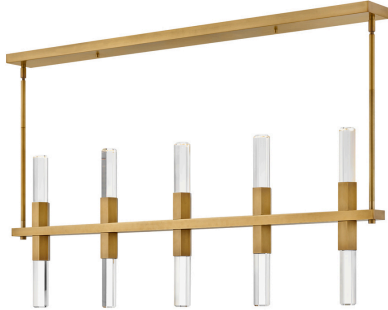

Cecily 54" Ten Lights Large LED Linear, Heritage Brass

**Product Details**

Family:	Cecily
Finish:	Heritage Brass
Shade:	Clear Crystal
Crystal:	
Material:	Steel
Safety Listing:	C-US
Safety Rating:	Dry
Energy Star:	
Energy Efficient:	
ADA:	
Dark Sky:	
Title 20:	
Title 24:	Yes
LED:	Yes

**Measurements**

Width / Diameter (in):	54.00
Height (in):	19.50
Length (in):	4.50
Weight (lbs.):	42.46
Extension (in):	
Chain:	
Wire:	1 X 120"
Rod:	2-6", 4-12"
Top to Outlet (in):	
Mounting Height (in):	
Canopy:	4.5"W X 54"L

**Lamping**

Voltage:	120.00
Bulbs Included:	Yes
Number of Bulbs:	
Max Wattage:	70.00
Bulb Type:	LED
Bulb Base:	Integrated
Light Source:	LED
Light Output:	6000.00
Delivered Lumens:	
Color Temperature:	3000
CRI:	97
Dimmable:	Yes
Beam Spread:	
Rated Average Life:	60000