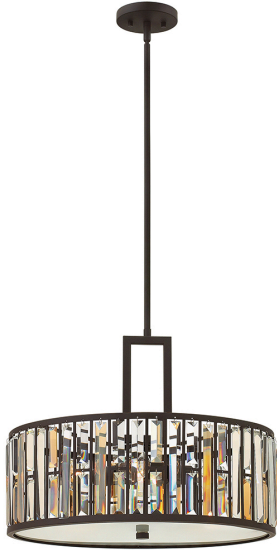

Gemma 21" Three Lights Small Drum,
 Vintage Bronze

Product Details

Family:	Gemma
Finish:	Vintage Bronze
Shade:	
Crystal:	
Material:	Steel
Safety Listing:	C-US
Safety Rating:	Dry
Energy Star:	
Energy Efficient:	
ADA:	
Dark Sky:	
Title 20:	
Title 24:	
LED:	Yes

Measurements

Width / Diameter (in):	21.25
Height (in):	16.00
Length (in):	21.25
Weight (lbs.):	16.50
Extension (in):	
Chain:	1-6", 3-12"
Wire:	1 X 120"
Rod:	1-6", 3-12"
Top to Outlet (in):	
Mounting Height (in):	
Canopy:	5" Dia.

Lamping

Voltage:	120.00
Bulbs Included:	No
Number of Bulbs:	3
Max Wattage:	14.00
Bulb Type:	Medium
Bulb Base:	Medium
Light Source:	LED
Light Output:	
Delivered Lumens:	
Color Temperature:	
CRI:	
Dimmable:	Yes
Beam Spread:	
Rated Average Life:	