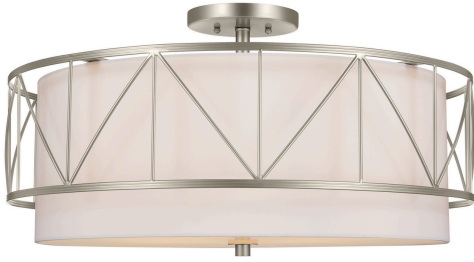

Novak 24" Four Lights Semi Flush, Satin Nickel

Product Details

Family:	Novak
Finish:	Satin Nickel
Shade:	
Crystal:	
Material:	Steel
Safety Listing:	cETLus
Safety Rating:	Dry
Energy Star:	
Energy Efficient:	
ADA:	
Dark Sky:	
Title 20:	
Title 24:	
LED:	

Measurements

Width / Diameter (in):	24.0
Height (in):	13.00
Length (in):	
Weight (lbs.):	12.50
Extension (in):	
Chain:	Black/Classic Gold/Satin Nickel
Wire:	6"
Rod:	
Top to Outlet (in):	
Mounting Height (in):	
Canopy:	6.00 DIA