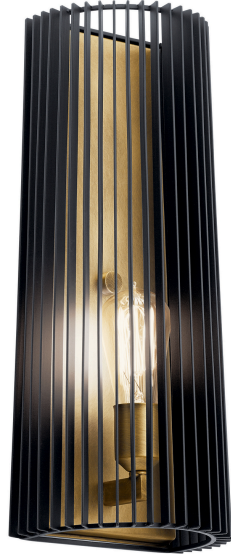

Ledger 17" One Light Wall Sconce, Black

Job/Location: _____

Quantity: _____

Notes: _____

Shipping

Carton Width: 9.50
 Carton Height: 8.50
 Carton Length: 19.25
 Carton Weight: 9.25

Product Details

Family:	Ledger
Finish:	Black
Shade:	
Crystal:	
Material:	Steel
Safety Listing:	cETLus
Safety Rating:	Damp
Energy Star:	
Energy Efficient:	
ADA:	
Dark Sky:	
Title 20:	
Title 24:	
LED:	

Measurements

Width / Diameter (in):	7.25
Height (in):	17.00
Length (in):	
Weight (lbs.):	6.60
Extension (in):	4.75
Chain:	Black
Wire:	6"
Rod:	
Top to Outlet (in):	8.50
Mounting Height (in):	
Canopy:	6.75 X 16.50