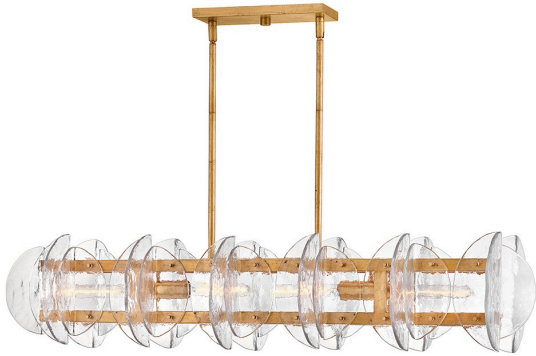

Seraphina 48" Four Lights Medium Linear,
 Distressed Brass

Product Details

Family:	Seraphina
Finish:	Distressed Brass
Shade:	Clear Pressed
Crystal:	
Material:	Steel
Safety Listing:	C-US
Safety Rating:	Dry
Energy Star:	
Energy Efficient:	
ADA:	
Dark Sky:	
Title 20:	
Title 24:	
LED:	Yes

Measurements

Width / Diameter (in):	48.00
Height (in):	10.00
Length (in):	13.25
Weight (lbs.):	43.21
Extension (in):	
Chain:	
Wire:	1 X 120"
Rod:	2-6", 4-12"
Top to Outlet (in):	
Mounting Height (in):	
Canopy:	4.75"W X 12"L

Lamping

Voltage:	120.00
Bulbs Included:	No
Number of Bulbs:	4
Max Wattage:	12.00
Bulb Type:	E26
Bulb Base:	Medium
Light Source:	LED
Light Output:	
Delivered Lumens:	
Color Temperature:	
CRI:	
Dimmable:	Yes
Beam Spread:	
Rated Average Life:	