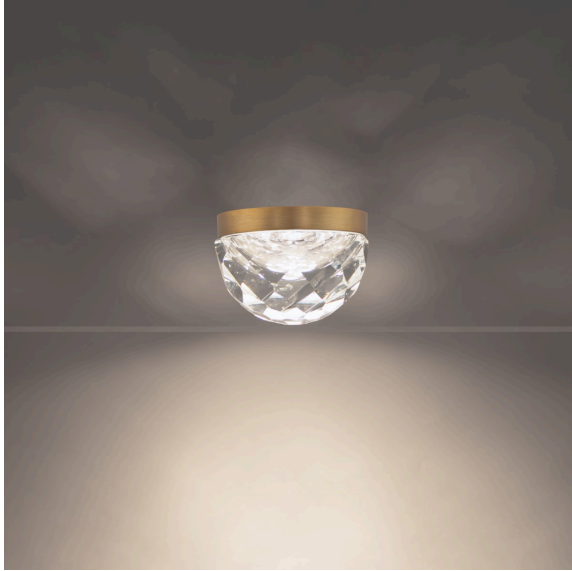

Tarrant 6" LED Flush Mount, Aged Brass

Job/Location: _____

Quantity: _____

Notes: _____

Shipping

Carton Width: 8.07
 Carton Height: 6.38
 Carton Length: 8.07
 Carton Weight: 6.28

Product Details

Family:	FM Modern
Finish:	Aged Brass
Shade:	
Crystal:	
Material:	Die cast aluminum body with optic diffuser and faceted crystal shade
Safety Listing:	ETL, cETL
Safety Rating:	
Energy Star:	
Energy Efficient:	
ADA:	
Dark Sky:	
Title 20:	
Title 24:	
LED:	Yes

Measurements

Width / Diameter (in):	6.0
Height (in):	4.13
Length (in):	6.00
Weight (lbs.):	5.73
Extension (in):	6.00
Chain:	
Wire:	
Rod:	
Top to Outlet (in):	
Mounting Height (in):	
Canopy:	

Lamping

Voltage:	120.00
Bulbs Included:	Yes
Number of Bulbs:	1
Max Wattage:	13.00
Bulb Type:	Module
Bulb Base:	
Light Source:	LED
Light Output:	1200.00
Delivered Lumens:	1018.00
Color Temperature:	3500
CRI:	90
Dimmable:	Yes
Beam Spread:	
Rated Average Life:	54000