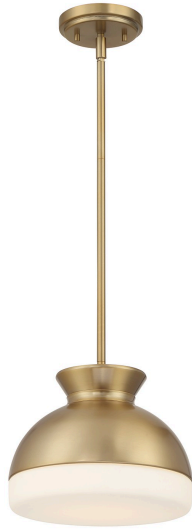

Joanie 10.25" One Light Mini Pendant,  
Vibrant Gold

**Product Details**

Family:	Joanie
Finish:	Vibrant Gold
Shade:	Etched Opal
Crystal:	
Material:	Steel
Safety Listing:	UL, CUL, CSA
Safety Rating:	Damp
Energy Star:	
Energy Efficient:	
ADA:	
Dark Sky:	
Title 20:	Yes
Title 24:	
LED:	

**Measurements**

Width / Diameter (in):	10.25
Height (in):	8.50
Length (in):	10.25
Weight (lbs.):	6.00
Extension (in):	
Chain:	
Wire:	120"
Rod:	(1) 6" + (3) 12"
Top to Outlet (in):	
Mounting Height (in):	
Canopy:	5"W x 1"H