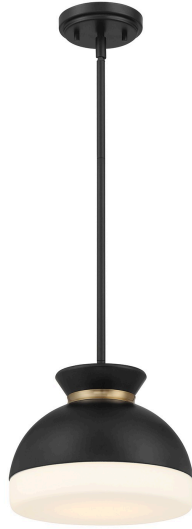

Joanie 10.25" One Light Mini Pendant,
Matte Black + Vibrant Gold

Product Details

Family:	Joanie
Finish:	Matte Black + Vibrant Gold
Shade:	Etched Opal
Crystal:	
Material:	Steel
Safety Listing:	UL, CUL, CSA
Safety Rating:	Damp
Energy Star:	
Energy Efficient:	
ADA:	
Dark Sky:	
Title 20:	Yes
Title 24:	
LED:	

Measurements

Width / Diameter (in):	10.25
Height (in):	8.50
Length (in):	10.25
Weight (lbs.):	6.00
Extension (in):	
Chain:	
Wire:	120"
Rod:	(1) 6" + (3) 12"
Top to Outlet (in):	
Mounting Height (in):	
Canopy:	5"W x 1"H

Lamping

Voltage:	120.00
Bulbs Included:	No
Number of Bulbs:	1
Max Wattage:	100.00
Bulb Type:	E26
Bulb Base:	E26 Medium
Light Source:	
Light Output:	
Delivered Lumens:	
Color Temperature:	
CRI:	
Dimmable:	Yes
Beam Spread:	
Rated Average Life:	