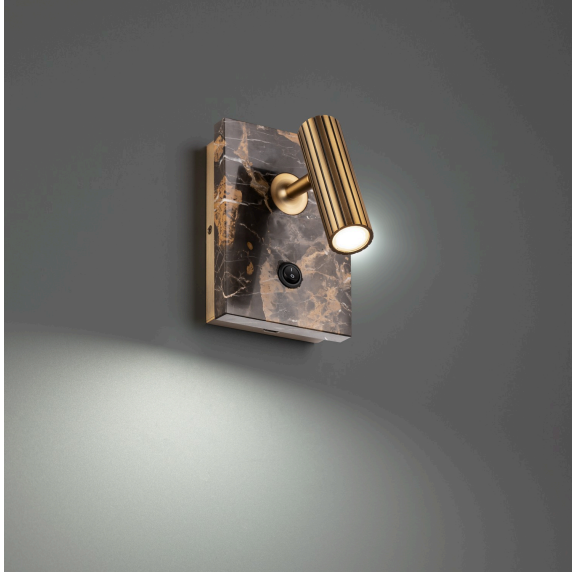

Focus 4.88" LED Task & Reading Bed Light, Black and Aged Brass

Product Details

Family:	FM Modern
Finish:	Black and Aged Brass
Shade:	
Crystal:	
Material:	Extruded aluminum frame with glass diffuser
Safety Listing:	ETL, cETL
Safety Rating:	
Energy Star:	
Energy Efficient:	
ADA:	
Dark Sky:	
Title 20:	
Title 24:	
LED:	Yes

Measurements

Width / Diameter (in):	4.88
Height (in):	7.00
Length (in):	5.00
Weight (lbs.):	3.97
Extension (in):	5.00
Chain:	
Wire:	
Rod:	
Top to Outlet (in):	
Mounting Height (in):	
Canopy:	

Lamping

Voltage:	120.00
Bulbs Included:	Yes
Number of Bulbs:	1
Max Wattage:	5.70
Bulb Type:	Module
Bulb Base:	
Light Source:	LED
Light Output:	360.00
Delivered Lumens:	59.00
Color Temperature:	3000
CRI:	90
Dimmable:	Yes
Beam Spread:	
Rated Average Life:	50000