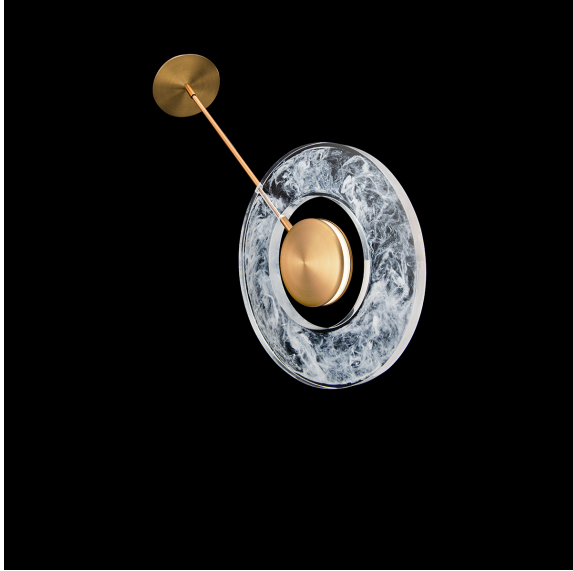

Corona 1.5" LED Mini Pendant, Aged Brass

**Product Details**

Family:	FM Modern
Finish:	Aged Brass
Shade:	
Crystal:	
Material:	Metal spun body with decorative acrylic and PC diffuser
Safety Listing:	ETL, cETL
Safety Rating:	
Energy Star:	
Energy Efficient:	
ADA:	
Dark Sky:	
Title 20:	
Title 24:	
LED:	Yes

**Measurements**

Width / Diameter (in):	1.5
Height (in):	13.75
Length (in):	13.75
Weight (lbs.):	6.94
Extension (in):	13.75
Chain:	
Wire:	
Rod:	
Top to Outlet (in):	
Mounting Height (in):	
Canopy:	

**Lamping**

Voltage:	120.00
Bulbs Included:	Yes
Number of Bulbs:	1
Max Wattage:	9.10
Bulb Type:	Module
Bulb Base:	
Light Source:	LED
Light Output:	500.00
Delivered Lumens:	377.00
Color Temperature:	3000
CRI:	90
Dimmable:	Yes
Beam Spread:	
Rated Average Life:	36000