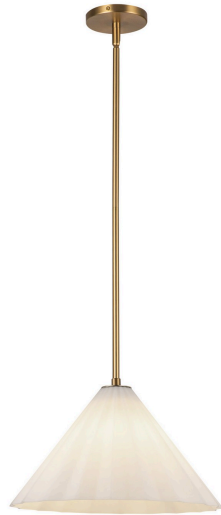

Denton 14" Pendant Light, Aged Gold/Opal Glass

Job/Location: _____

Quantity: _____

Notes: _____

Shipping

Carton Width: 16.14
 Carton Height: 11.02
 Carton Length: 16.14
 Carton Weight: 6.83

Product Details

Family:	Denton
Finish:	Aged Gold
Shade:	Matte Opal Glass
Crystal:	
Material:	Steel + Glass
Safety Listing:	UL
Safety Rating:	Dry
Energy Star:	
Energy Efficient:	
ADA:	
Dark Sky:	
Title 20:	
Title 24:	
LED:	

Measurements

Width / Diameter (in):	13.63
Height (in):	8.25
Length (in):	13.63
Weight (lbs.):	
Extension (in):	
Chain:	
Wire:	
Rod:	46" (3x12" + 1x6" + 1x4")
Top to Outlet (in):	
Mounting Height (in):	
Canopy:	D4.75" x H0.875"