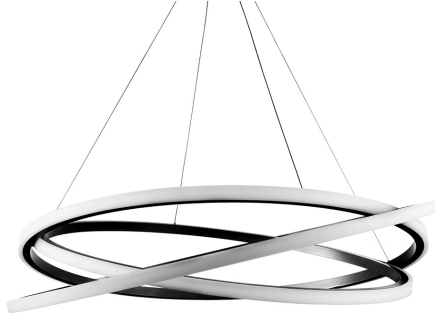

Presto 48" LED Chandelier, Black

Job/Location: _____
 Quantity: _____
 Notes: _____

Shipping

Carton Width: 52.56
 Carton Height: 3.54
 Carton Length: 53.15
 Carton Weight: 37.24

Product Details

Family:	FM Modern
Finish:	Black
Shade:	
Crystal:	
Material:	Rotatable edge-lit metal bands, silica gel diffuser
Safety Listing:	ETL, cETL
Safety Rating:	
Energy Star:	
Energy Efficient:	
ADA:	
Dark Sky:	
Title 20:	
Title 24:	
LED:	Yes

Measurements

Width / Diameter (in):	48.0
Height (in):	11.50
Length (in):	48.00
Weight (lbs.):	25.02
Extension (in):	48.00
Chain:	
Wire:	
Rod:	
Top to Outlet (in):	
Mounting Height (in):	
Canopy:	

Lamping