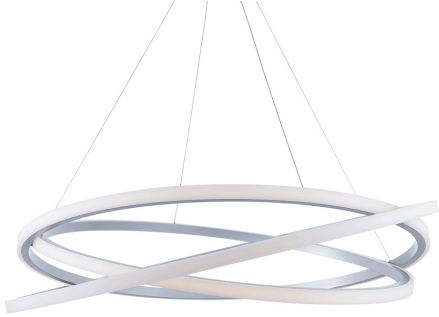

## Presto 48" LED Chandelier, Titanium

Job/Location: \_\_\_\_\_  
 Quantity: \_\_\_\_\_  
 Notes: \_\_\_\_\_

### Product Details

Family: FM Modern  
 Finish: Titanium  
 Shade:  
 Crystal:  
 Material: Rotatable edge-lit metal bands, silica gel diffuser  
 Safety Listing: ETL, cETL  
 Safety Rating:  
 Energy Star:  
 Energy Efficient:  
 ADA:  
 Dark Sky:  
 Title 20:  
 Title 24:  
 LED: Yes

### Measurements

Width / Diameter (in): 48.0  
 Height (in): 11.50  
 Length (in): 48.00  
 Weight (lbs.): 29.03  
 Extension (in): 48.00  
 Chain:  
 Wire:  
 Rod:  
 Top to Outlet (in):  
 Mounting Height (in):  
 Canopy: