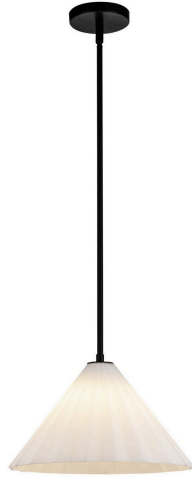

Denton 14" Pendant Light, Matte Black/Opal Glass

Product Details

Family:	Denton
Finish:	Matte Black
Shade:	Matte Opal Glass
Crystal:	
Material:	Steel + Glass
Safety Listing:	UL
Safety Rating:	Dry
Energy Star:	
Energy Efficient:	
ADA:	
Dark Sky:	
Title 20:	
Title 24:	
LED:	

Measurements

Width / Diameter (in):	13.63
Height (in):	8.25
Length (in):	13.63
Weight (lbs.):	
Extension (in):	
Chain:	
Wire:	
Rod:	46" (3x12" + 1x6" + 1x4")
Top to Outlet (in):	
Mounting Height (in):	
Canopy:	D4.75" x H0.875"