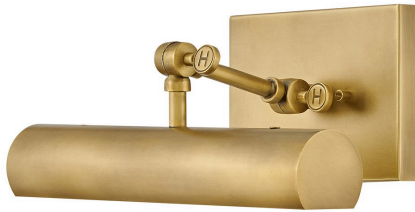

Pebble 12" One Light Small Adjustable Accent Light, Heritage Brass

Product Details

Family:	Pebble
Finish:	Heritage Brass
Shade:	
Crystal:	
Material:	Steel
Safety Listing:	C-US
Safety Rating:	Dry
Energy Star:	
Energy Efficient:	
ADA:	
Dark Sky:	
Title 20:	
Title 24:	
LED:	Yes

Measurements

Width / Diameter (in):	12.0
Height (in):	5.50
Length (in):	6.75
Weight (lbs.):	3.25
Extension (in):	6.75
Chain:	
Wire:	
Rod:	
Top to Outlet (in):	2.50
Mounting Height (in):	
Canopy:	7"x5"

Lamping