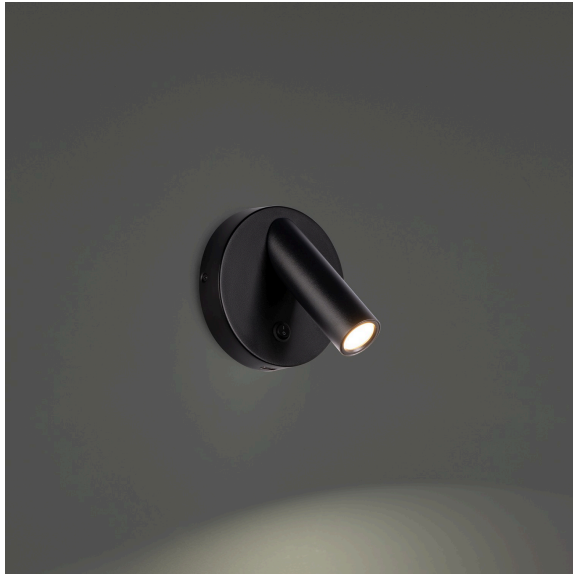

## Aim 4.25" LED Task & Reading Bed Light, Black

### Product Details

Family:	FM Modern
Finish:	Black
Shade:	
Crystal:	
Material:	Extruded aluminum frame with glass diffuser
Safety Listing:	ETL, cETL
Safety Rating:	
Energy Star:	
Energy Efficient:	
ADA:	
Dark Sky:	
Title 20:	
Title 24:	
LED:	Yes

### Measurements

Width / Diameter (in):	4.25
Height (in):	5.00
Length (in):	5.00
Weight (lbs.):	1.76
Extension (in):	5.00
Chain:	
Wire:	
Rod:	
Top to Outlet (in):	
Mounting Height (in):	
Canopy:	

### Lamping

Voltage:	120.00
Bulbs Included:	Yes
Number of Bulbs:	1
Max Wattage:	8.20
Bulb Type:	Module
Bulb Base:	
Light Source:	LED
Light Output:	310.00
Delivered Lumens:	125.00
Color Temperature:	3000
CRI:	90
Dimmable:	Yes
Beam Spread:	
Rated Average Life:	54000