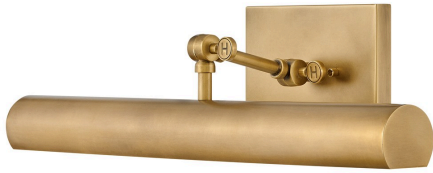

Pebble 20" Two Lights Medium Adjustable Accent Light, Heritage Brass

Product Details

Family:	Pebble
Finish:	Heritage Brass
Shade:	
Crystal:	
Material:	Steel
Safety Listing:	C-US
Safety Rating:	Dry
Energy Star:	
Energy Efficient:	
ADA:	
Dark Sky:	
Title 20:	
Title 24:	
LED:	Yes

Measurements

Width / Diameter (in):	20.0
Height (in):	5.50
Length (in):	6.75
Weight (lbs.):	4.00
Extension (in):	6.75
Chain:	
Wire:	
Rod:	
Top to Outlet (in):	2.50
Mounting Height (in):	
Canopy:	7"x5"

Lamping