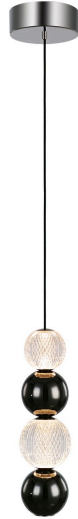

Desiree 5" LED Pendant Light, Polished Nickel

Job/Location: _____

Quantity: _____

Notes: _____

Shipping

Carton Width: 8.30
 Carton Height: 8.50
 Carton Length: 23.00
 Carton Weight: 4.20

Product Details

Family:	Desiree
Finish:	Polished Nickel
Shade:	Clear Carved Acrylic
Crystal:	
Material:	Steel + Acrylic
Safety Listing:	ETL
Safety Rating:	Dry
Energy Star:	
Energy Efficient:	
ADA:	
Dark Sky:	
Title 20:	
Title 24:	
LED:	Yes

Measurements

Width / Diameter (in):	4.38
Height (in):	15.13
Length (in):	4.38
Weight (lbs.):	
Extension (in):	
Chain:	
Wire:	144" Max Black
Rod:	
Top to Outlet (in):	
Mounting Height (in):	
Canopy:	D6" x H2"

Lamping

Voltage:	120.00
Bulbs Included:	No
Number of Bulbs:	
Max Wattage:	11.00
Bulb Type:	LED
Bulb Base:	
Light Source:	LED
Light Output:	700.00
Delivered Lumens:	520.00
Color Temperature:	3000
CRI:	90
Dimmable:	
Beam Spread:	
Rated Average Life:	50,000