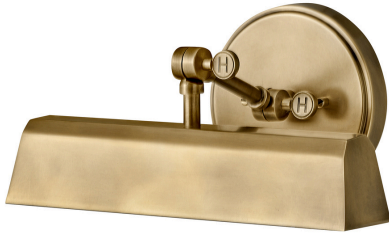

Relic 12" One Light Small Adjustable
 Accent Light, Heritage Brass

Product Details

Family:	Relic
Finish:	Heritage Brass
Shade:	
Crystal:	
Material:	Steel
Safety Listing:	C-US
Safety Rating:	Dry
Energy Star:	
Energy Efficient:	
ADA:	
Dark Sky:	
Title 20:	
Title 24:	
LED:	Yes

Measurements

Width / Diameter (in):	12.0
Height (in):	6.00
Length (in):	7.25
Weight (lbs.):	3.64
Extension (in):	7.25
Chain:	
Wire:	
Rod:	
Top to Outlet (in):	3.00
Mounting Height (in):	
Canopy:	6"x6"

Lamping