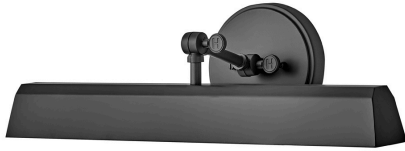

## Relic 20" Two Lights Medium Adjustable Accent Light, Black

### Product Details

Family:	Relic
Finish:	Black
Shade:	
Crystal:	
Material:	Steel
Safety Listing:	C-US
Safety Rating:	Dry
Energy Star:	
Energy Efficient:	
ADA:	
Dark Sky:	
Title 20:	
Title 24:	
LED:	Yes

### Measurements

Width / Diameter (in):	20.0
Height (in):	6.00
Length (in):	7.25
Weight (lbs.):	4.40
Extension (in):	7.25
Chain:	
Wire:	
Rod:	
Top to Outlet (in):	3.00
Mounting Height (in):	
Canopy:	6"x6"