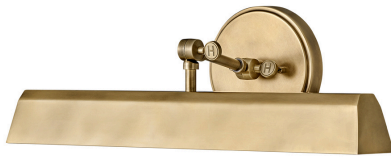

Relic 20" Two Lights Medium Adjustable
 Accent Light, Heritage Brass

Product Details

Family:	Relic
Finish:	Heritage Brass
Shade:	
Crystal:	
Material:	Steel
Safety Listing:	C-US
Safety Rating:	Dry
Energy Star:	
Energy Efficient:	
ADA:	
Dark Sky:	
Title 20:	
Title 24:	
LED:	Yes

Measurements

Width / Diameter (in):	20.0
Height (in):	6.00
Length (in):	7.25
Weight (lbs.):	4.40
Extension (in):	7.25
Chain:	
Wire:	
Rod:	
Top to Outlet (in):	3.00
Mounting Height (in):	
Canopy:	6"x6"

Lamping