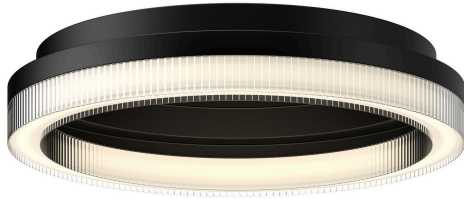

Luster 20" LED Flush Mount Ceiling Light, Black

Product Details

Family:	Luster
Finish:	Black
Shade:	Clear Ribbed PC (Exterior)
Crystal:	
Material:	Steel
Safety Listing:	ETL
Safety Rating:	Dry
Energy Star:	
Energy Efficient:	
ADA:	
Dark Sky:	
Title 20:	
Title 24:	Yes
LED:	Yes

Measurements

Width / Diameter (in):	15.75
Height (in):	3.25
Length (in):	15.75
Weight (lbs.):	
Extension (in):	
Chain:	
Wire:	
Rod:	
Top to Outlet (in):	
Mounting Height (in):	
Canopy:	

Lamping

Voltage:	120.00
Bulbs Included:	No
Number of Bulbs:	
Max Wattage:	28.00
Bulb Type:	
Bulb Base:	
Light Source:	LED
Light Output:	2380.00
Delivered Lumens:	2840.00
Color Temperature:	3000
CRI:	90
Dimmable:	
Beam Spread:	
Rated Average Life:	50,000