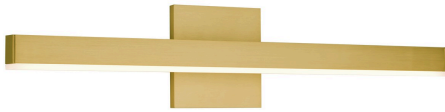

Calder 23" LED Vanity Light, Brushed Gold

Product Details

Family:	Calder
Finish:	Brushed Gold
Shade:	White Acrylic Diffuser
Crystal:	
Material:	Aluminum + Acrylic
Safety Listing:	ETL
Safety Rating:	Damp
Energy Star:	
Energy Efficient:	
ADA:	Yes
Dark Sky:	
Title 20:	
Title 24:	Yes
LED:	Yes

Measurements

Width / Diameter (in):	23.0
Height (in):	1.38
Length (in):	
Weight (lbs.):	
Extension (in):	3.25
Chain:	
Wire:	
Rod:	
Top to Outlet (in):	
Mounting Height (in):	
Canopy:	W4.75" x H4.75" x E0.375"

Lamping

Voltage:	120.00
Bulbs Included:	No
Number of Bulbs:	
Max Wattage:	16.00
Bulb Type:	Module
Bulb Base:	AC
Light Source:	LED
Light Output:	1200.00
Delivered Lumens:	585.00
Color Temperature:	3000
CRI:	90
Dimmable:	
Beam Spread:	
Rated Average Life:	50,000