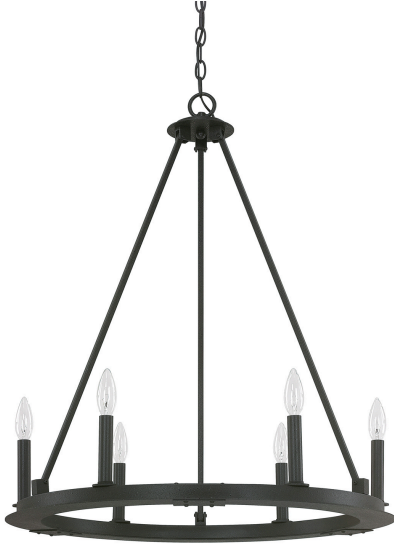

Piers 26" Six Light Chandelier, Black

Job/Location: _____

Quantity: _____

Notes: _____

Shipping

Carton Width:
 Carton Height:
 Carton Length:
 Carton Weight:

Product Details

Family: Piers
 Finish: Black
 Shade:
 Crystal:
 Material:
 Safety Listing:
 Safety Rating:
 Energy Star:
 Energy Efficient:
 ADA:
 Dark Sky:
 Title 20:
 Title 24:
 LED:

Measurements

Width / Diameter (in): 26.00
 Height (in): 30.50
 Length (in):
 Weight (lbs.):
 Extension (in):
 Chain:
 Wire:
 Rod:
 Top to Outlet (in):
 Mounting Height (in):
 Canopy:

Lamping

Voltage:
 Bulbs Included: No
 Number of Bulbs: 6
 Max Wattage: 60.00
 Bulb Type: E12
 Bulb Base: E12 Candelabra
 Light Source:
 Light Output:
 Delivered Lumens:
 Color Temperature:
 CRI:
 Dimmable:
 Beam Spread:
 Rated Average Life: