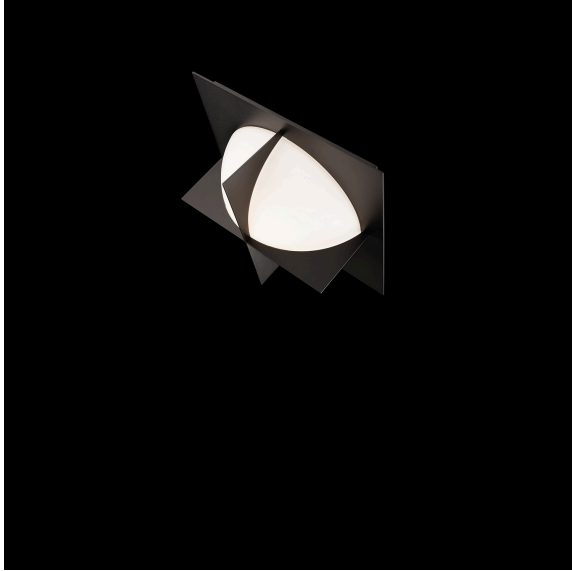

Altaire 14" LED Flush Mount, Black

Job/Location: _____
 Quantity: _____
 Notes: _____

Shipping

Carton Width: 17.13
 Carton Height: 10.43
 Carton Length: 17.13
 Carton Weight: 13.78

Product Details

Family:	FM Modern
Finish:	Black
Shade:	
Crystal:	
Material:	Metal frame and mouth blown etched opal glass
Safety Listing:	ETL, cETL
Safety Rating:	
Energy Star:	
Energy Efficient:	
ADA:	
Dark Sky:	
Title 20:	
Title 24:	
LED:	Yes

Measurements

Width / Diameter (in):	14.0
Height (in):	5.50
Length (in):	14.00
Weight (lbs.):	11.91
Extension (in):	14.00
Chain:	
Wire:	
Rod:	
Top to Outlet (in):	
Mounting Height (in):	
Canopy:	

Lamping