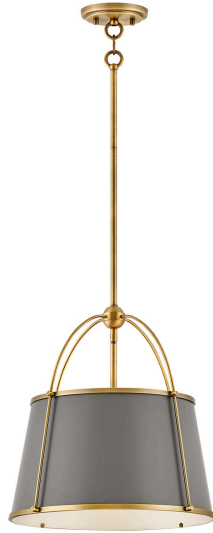

Coda 16" One Light Large Drum Pendant,
Lacquered Dark Brass

Product Details

Family:	Coda
Finish:	Lacquered Dark Brass
Shade:	Metal
Crystal:	
Material:	Steel
Safety Listing:	C-US
Safety Rating:	Dry
Energy Star:	
Energy Efficient:	
ADA:	
Dark Sky:	
Title 20:	
Title 24:	
LED:	Yes

Measurements

Width / Diameter (in):	16.25
Height (in):	16.25
Length (in):	16.25
Weight (lbs.):	11.00
Extension (in):	
Chain:	
Wire:	1 X 120"
Rod:	1-6", 2-12"
Top to Outlet (in):	
Mounting Height (in):	
Canopy:	5.25" Dia.

Lamping

Voltage:	120.00
Bulbs Included:	No
Number of Bulbs:	1
Max Wattage:	12.00
Bulb Type:	E26
Bulb Base:	Medium
Light Source:	LED
Light Output:	
Delivered Lumens:	
Color Temperature:	
CRI:	
Dimmable:	Yes
Beam Spread:	
Rated Average Life:	