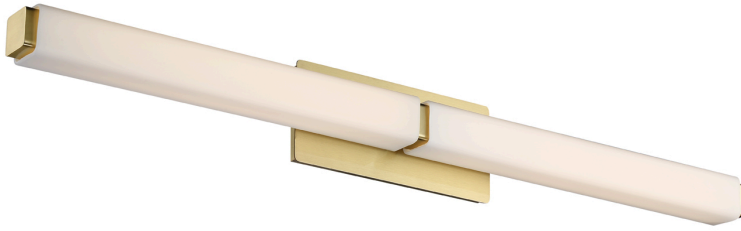

Wintour 39" LED Bath & Vanity Light,
 Brushed Brass

Product Details

Family:	FM Modern
Finish:	Brushed Brass
Shade:	
Crystal:	
Material:	Aluminum hardware, mouth-blown opal glass diffuser
Safety Listing:	ETL, cETL
Safety Rating:	ETL, cETL
Energy Star:	
Energy Efficient:	
ADA:	
Dark Sky:	
Title 20:	
Title 24:	
LED:	Yes

Measurements

Width / Diameter (in):	39.0
Height (in):	5.00
Length (in):	39.00
Weight (lbs.):	7.06
Extension (in):	39.00
Chain:	
Wire:	
Rod:	
Top to Outlet (in):	
Mounting Height (in):	
Canopy:	

Lamping

Voltage:	120.00
Bulbs Included:	Yes
Number of Bulbs:	2
Max Wattage:	35.30
Bulb Type:	Module
Bulb Base:	
Light Source:	LED
Light Output:	5574.00
Delivered Lumens:	4364.00
Color Temperature:	3000
CRI:	90
Dimmable:	Yes
Beam Spread:	
Rated Average Life:	50000