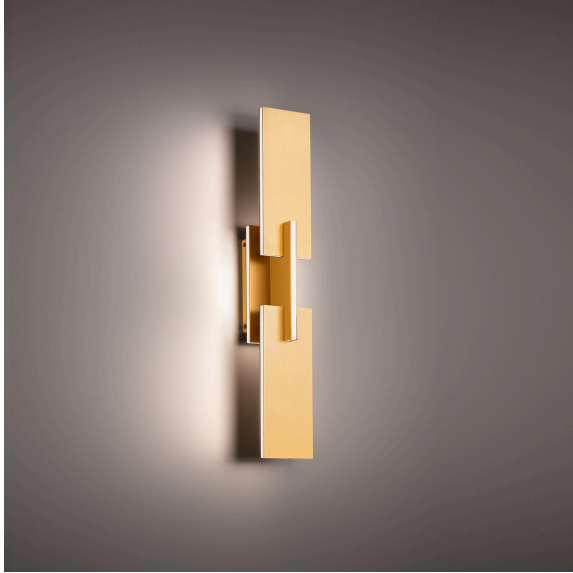

Juxtapose 3.5" LED Wall Sconce, Aged Brass

Job/Location: _____

Quantity: _____

Notes: _____

Shipping

Carton Width: 6.89
 Carton Height: 6.89
 Carton Length: 25.59
 Carton Weight: 6.39

Product Details

Family:	FM Modern
Finish:	Aged Brass
Shade:	
Crystal:	
Material:	Extruded aluminum body with acrylic diffuser
Safety Listing:	ETL, cETL
Safety Rating:	
Energy Star:	
Energy Efficient:	
ADA:	
Dark Sky:	
Title 20:	
Title 24:	
LED:	Yes

Measurements

Width / Diameter (in):	3.5
Height (in):	22.00
Length (in):	3.50
Weight (lbs.):	4.85
Extension (in):	3.50
Chain:	
Wire:	
Rod:	
Top to Outlet (in):	
Mounting Height (in):	
Canopy:	

Lamping

Voltage:	120.00
Bulbs Included:	Yes
Number of Bulbs:	15
Max Wattage:	1.77
Bulb Type:	Module
Bulb Base:	
Light Source:	LED
Light Output:	1150.00
Delivered Lumens:	980.00
Color Temperature:	3000
CRI:	90
Dimmable:	Yes
Beam Spread:	
Rated Average Life:	60000