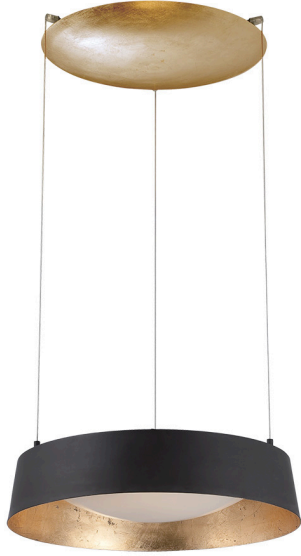

Grace 18" LED Pendant, Gold/Bronze

Job/Location: _____

Quantity: _____

Notes: _____

Shipping

Carton Width: 20.28
 Carton Height: 11.22
 Carton Length: 20.28
 Carton Weight: 18.87

Product Details

Family:	FM Modern
Finish:	Gold/Bronze
Shade:	
Crystal:	
Material:	Steel construction with etched opal glass
Safety Listing:	ETL, cETL
Safety Rating:	ETL, cETL
Energy Star:	
Energy Efficient:	Yes
ADA:	
Dark Sky:	
Title 20:	
Title 24:	
LED:	Yes

Measurements

Width / Diameter (in):	18.0
Height (in):	4.00
Length (in):	18.00
Weight (lbs.):	15.43
Extension (in):	18.00
Chain:	
Wire:	
Rod:	
Top to Outlet (in):	
Mounting Height (in):	
Canopy:	6"

Lamping

Voltage:	120.00
Bulbs Included:	Yes
Number of Bulbs:	2
Max Wattage:	27.30
Bulb Type:	Module
Bulb Base:	
Light Source:	LED
Light Output:	2618.00
Delivered Lumens:	1191.00
Color Temperature:	3000
CRI:	90
Dimmable:	Yes
Beam Spread:	
Rated Average Life:	50000