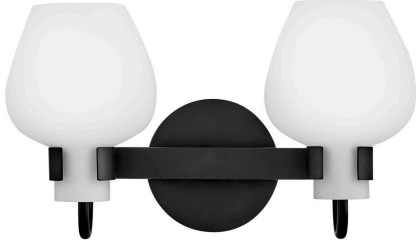

Rumba 15" Two Lights Small Vanity, Black

Product Details

Family:	Rumba
Finish:	Black
Shade:	Etched Opal
Crystal:	
Material:	Steel
Safety Listing:	C-US
Safety Rating:	Damp
Energy Star:	
Energy Efficient:	
ADA:	
Dark Sky:	
Title 20:	
Title 24:	
LED:	Yes

Measurements

Width / Diameter (in):	14.75
Height (in):	8.50
Length (in):	7.00
Weight (lbs.):	3.04
Extension (in):	7.00
Chain:	
Wire:	
Rod:	
Top to Outlet (in):	6.00
Mounting Height (in):	
Canopy:	

Lamping

Voltage:	120.00
Bulbs Included:	No
Number of Bulbs:	2
Max Wattage:	5.00
Bulb Type:	Candelabra
Bulb Base:	Candelabra
Light Source:	LED
Light Output:	
Delivered Lumens:	
Color Temperature:	
CRI:	
Dimmable:	Yes
Beam Spread:	
Rated Average Life:	