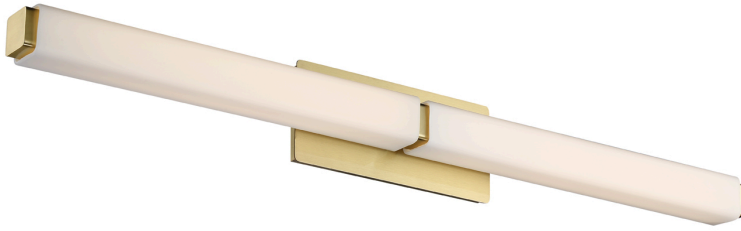

Wintour 27" LED Bath & Vanity Light,
 Brushed Brass

Product Details

Family:	FM Modern
Finish:	Brushed Brass
Shade:	
Crystal:	
Material:	Aluminum hardware, mouth-blown opal glass diffuser
Safety Listing:	ETL, cETL
Safety Rating:	ETL, cETL
Energy Star:	
Energy Efficient:	
ADA:	
Dark Sky:	
Title 20:	
Title 24:	
LED:	Yes

Measurements

Width / Diameter (in):	27.0
Height (in):	5.00
Length (in):	27.00
Weight (lbs.):	4.74
Extension (in):	27.00
Chain:	
Wire:	
Rod:	
Top to Outlet (in):	
Mounting Height (in):	
Canopy:	

Lamping

Voltage:	120.00
Bulbs Included:	Yes
Number of Bulbs:	2
Max Wattage:	19.45
Bulb Type:	Module
Bulb Base:	
Light Source:	LED
Light Output:	3895.00
Delivered Lumens:	2993.00
Color Temperature:	3000
CRI:	90
Dimmable:	Yes
Beam Spread:	
Rated Average Life:	50000