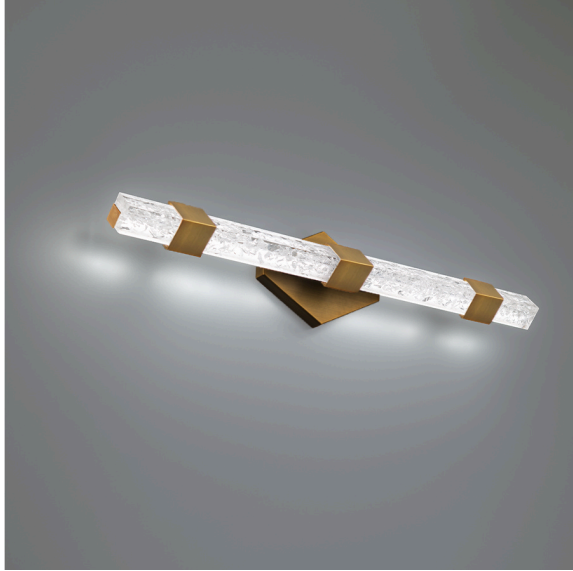

Novo 28" LED Bath Light, Aged Brass

Job/Location: _____

Quantity: _____

Notes: _____

Shipping

Carton Width: 7.48
 Carton Height: 6.89
 Carton Length: 31.69
 Carton Weight: 6.09

Product Details

Family:	FM Modern
Finish:	Aged Brass
Shade:	
Crystal:	
Material:	Steel and aluminum body with reclaimed crystal shade and PC diffuser
Safety Listing:	ETL, cETL
Safety Rating:	
Energy Star:	
Energy Efficient:	
ADA:	
Dark Sky:	
Title 20:	
Title 24:	
LED:	Yes

Measurements

Width / Diameter (in):	28.0
Height (in):	5.25
Length (in):	28.00
Weight (lbs.):	4.78
Extension (in):	28.00
Chain:	
Wire:	
Rod:	
Top to Outlet (in):	
Mounting Height (in):	
Canopy:	

Lamping

Voltage:	120.00
Bulbs Included:	Yes
Number of Bulbs:	1
Max Wattage:	24.70
Bulb Type:	Module
Bulb Base:	
Light Source:	LED
Light Output:	2240.00
Delivered Lumens:	1147.00
Color Temperature:	3000
CRI:	90
Dimmable:	Yes
Beam Spread:	
Rated Average Life:	42000