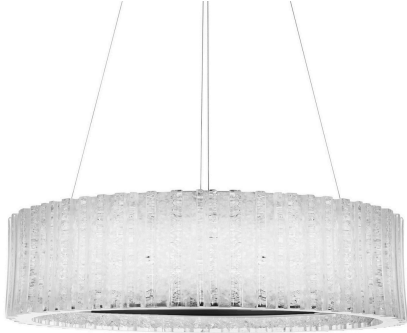

Melania 28.13" LED Chandelier, Black

Product Details

Family:	FM Modern
Finish:	Black
Shade:	
Crystal:	
Material:	Extruded aluminum body with reclaimed crystal shade and acrylic diffuser
Safety Listing:	ETL, cETL
Safety Rating:	
Energy Star:	
Energy Efficient:	
ADA:	
Dark Sky:	
Title 20:	
Title 24:	
LED:	Yes

Measurements

Width / Diameter (in):	28.13
Height (in):	7.00
Length (in):	28.13
Weight (lbs.):	52.91
Extension (in):	
Chain:	
Wire:	
Rod:	
Top to Outlet (in):	
Mounting Height (in):	
Canopy:	

Lamping

Voltage:	120.00
Bulbs Included:	Yes
Number of Bulbs:	1
Max Wattage:	56.10
Bulb Type:	Module
Bulb Base:	
Light Source:	LED
Light Output:	5669.00
Delivered Lumens:	3682.00
Color Temperature:	3000
CRI:	90
Dimmable:	Yes
Beam Spread:	
Rated Average Life:	42000