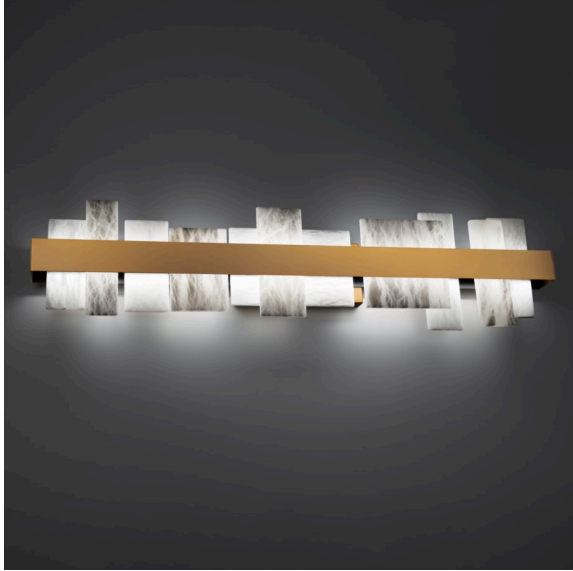

Mattea 37.38" LED Bath Light, Aged Brass

Job/Location: _____

Quantity: _____

Notes: _____

Shipping

Carton Width: 9.45
 Carton Height: 10.24
 Carton Length: 42.13
 Carton Weight: 19.05

Product Details

| | |
|-------------------|--|
| Family: | FM Modern |
| Finish: | Aged Brass |
| Shade: | |
| Crystal: | |
| Material: | Aluminum body with alabaster shade and PC diffuser |
| Safety Listing: | ETL, cETL |
| Safety Rating: | |
| Energy Star: | |
| Energy Efficient: | |
| ADA: | |
| Dark Sky: | |
| Title 20: | |
| Title 24: | |
| LED: | Yes |

Measurements

| | |
|------------------------|-------|
| Width / Diameter (in): | 37.38 |
| Height (in): | 9.00 |
| Length (in): | 37.38 |
| Weight (lbs.): | 6.20 |
| Extension (in): | 37.38 |
| Chain: | |
| Wire: | |
| Rod: | |
| Top to Outlet (in): | |
| Mounting Height (in): | |
| Canopy: | |