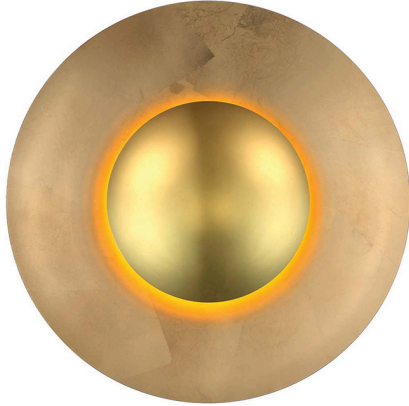

Halston 18" LED Wall Sconce, Gold

Product Details

Family:	FM Modern
Finish:	Gold
Shade:	
Crystal:	
Material:	Aluminum hardware with Hand crafted Gold Leaf finish
Safety Listing:	ETL, cETL
Safety Rating:	ETL, cETL
Energy Star:	
Energy Efficient:	
ADA:	Yes
Dark Sky:	
Title 20:	
Title 24:	Yes
LED:	Yes

Measurements

Width / Diameter (in):	3.50
Height (in):	18.00
Length (in):	
Weight (lbs.):	4.01
Extension (in):	18.00
Chain:	
Wire:	
Rod:	
Top to Outlet (in):	
Mounting Height (in):	
Canopy:	

Lamping

Voltage:	120.00
Bulbs Included:	Yes
Number of Bulbs:	1
Max Wattage:	25.00
Bulb Type:	LED
Bulb Base:	
Light Source:	LED
Light Output:	1979.00
Delivered Lumens:	605.00
Color Temperature:	3000
CRI:	90
Dimmable:	Yes
Beam Spread:	
Rated Average Life:	50000