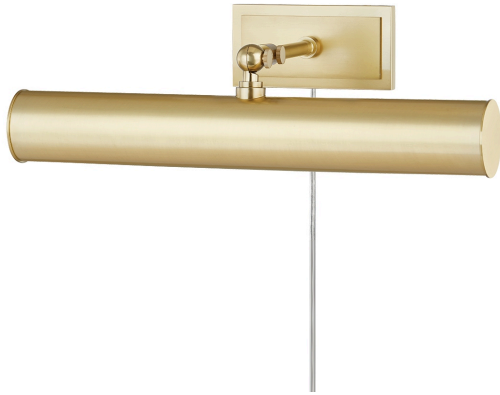

# Thalan 16" Two Lights Plug-In Picture Light, Aged Brass

## Product Details

|                   |            |
|-------------------|------------|
| Family:           | Thalan     |
| Finish:           | Aged Brass |
| Shade:            | Aged Brass |
| Crystal:          |            |
| Material:         | Steel      |
| Safety Listing:   | UL/cUL     |
| Safety Rating:    | Damp       |
| Energy Star:      |            |
| Energy Efficient: |            |
| ADA:              |            |
| Dark Sky:         |            |
| Title 20:         |            |
| Title 24:         |            |
| LED:              |            |

## Measurements

|                        |             |
|------------------------|-------------|
| Width / Diameter (in): | 16.25       |
| Height (in):           | 4.75        |
| Length (in):           | 5.50        |
| Weight (lbs.):         | 3.96        |
| Extension (in):        | 11.75       |
| Chain:                 |             |
| Wire:                  | 96"         |
| Rod:                   |             |
| Top to Outlet (in):    |             |
| Mounting Height (in):  |             |
| Canopy:                | 6"x3"x0.50" |