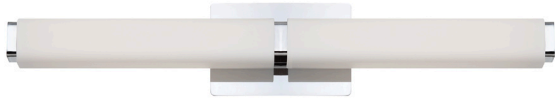

Wintour 27" LED Bath & Vanity Light,
 Chrome

Product Details

Family:	FM Modern
Finish:	Chrome
Shade:	Etched Opal
Crystal:	
Material:	Aluminum hardware, mouth-blown opal glass diffuser
Safety Listing:	ETL, cETL
Safety Rating:	ETL, cETL
Energy Star:	
Energy Efficient:	Yes
ADA:	Yes
Dark Sky:	
Title 20:	
Title 24:	Yes
LED:	Yes

Measurements

Width / Diameter (in):	27.0
Height (in):	5.00
Length (in):	27.00
Weight (lbs.):	4.74
Extension (in):	27.00
Chain:	
Wire:	
Rod:	
Top to Outlet (in):	
Mounting Height (in):	
Canopy:	

Lamping

Voltage:	120.00
Bulbs Included:	Yes
Number of Bulbs:	2
Max Wattage:	19.45
Bulb Type:	Module
Bulb Base:	
Light Source:	LED
Light Output:	3895.00
Delivered Lumens:	2993.00
Color Temperature:	3000
CRI:	90
Dimmable:	Yes
Beam Spread:	
Rated Average Life:	50000