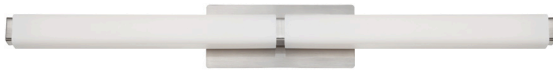

Wintour 39" LED Bath & Vanity Light,  
 Brushed Nickel

**Product Details**

Family:	FM Modern
Finish:	Brushed Nickel
Shade:	Etched Opal
Crystal:	
Material:	Aluminum hardware, mouth-blown opal glass diffuser
Safety Listing:	ETL, cETL
Safety Rating:	ETL, cETL
Energy Star:	
Energy Efficient:	Yes
ADA:	Yes
Dark Sky:	
Title 20:	
Title 24:	
LED:	Yes

**Measurements**

Width / Diameter (in):	39.0
Height (in):	5.00
Length (in):	39.00
Weight (lbs.):	6.72
Extension (in):	39.00
Chain:	
Wire:	
Rod:	
Top to Outlet (in):	
Mounting Height (in):	
Canopy:	

**Lamping**

Voltage:	120.00
Bulbs Included:	Yes
Number of Bulbs:	2
Max Wattage:	35.30
Bulb Type:	Module
Bulb Base:	
Light Source:	LED
Light Output:	5574.00
Delivered Lumens:	4364.00
Color Temperature:	3000
CRI:	90
Dimmable:	Yes
Beam Spread:	
Rated Average Life:	50000