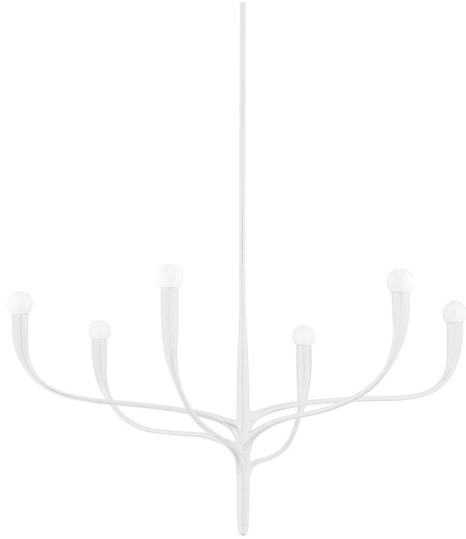

**Avenora 37" Six Lights Chandelier, White Plaster**

**Product Details**

Family:	Avenora
Finish:	White Plaster
Shade:	
Crystal:	
Material:	Steel
Safety Listing:	UL/cUL
Safety Rating:	Damp
Energy Star:	
Energy Efficient:	
ADA:	
Dark Sky:	
Title 20:	
Title 24:	
LED:	

**Measurements**

Width / Diameter (in):	36.75
Height (in):	20.00
Length (in):	36.75
Weight (lbs.):	9.00
Extension (in):	
Chain:	
Wire:	120`
Rod:	1-3" / 1-6" / 1-12" / 2-18"
Top to Outlet (in):	
Mounting Height (in):	
Canopy:	5.75"x2.50"

Job/Location: \_\_\_\_\_

Quantity: \_\_\_\_\_

Notes: \_\_\_\_\_

**Shipping**

Carton Width: 36.00  
 Carton Height: 20.00  
 Carton Length: 40.00  
 Carton Weight: 23.00

**Lamping**

Voltage:	120.00
Bulbs Included:	No
Number of Bulbs:	6
Max Wattage:	8.00
Bulb Type:	G16.5
Bulb Base:	E12 Candelabra
Light Source:	
Light Output:	
Delivered Lumens:	
Color Temperature:	
CRI:	
Dimmable:	
Beam Spread:	
Rated Average Life:	