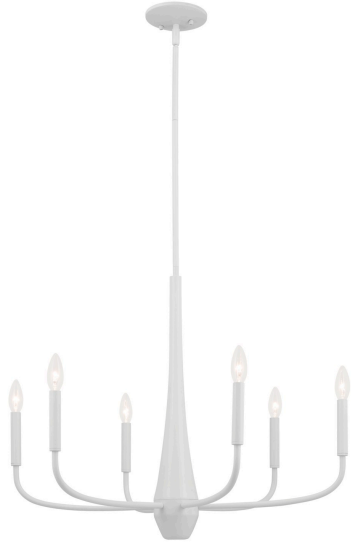

## Nerra 28" Six Lights Chandelier, White

Job/Location: \_\_\_\_\_

Quantity: \_\_\_\_\_

Notes: \_\_\_\_\_

### Shipping

Carton Width: 27.00  
 Carton Height: 13.00  
 Carton Length: 30.50  
 Carton Weight: 14.00

### Product Details

Family: Sega  
 Finish: White  
 Shade:  
 Crystal:  
 Material: Steel  
 Safety Listing: cETLus  
 Safety Rating: Dry  
 Energy Star:  
 Energy Efficient:  
 ADA:  
 Dark Sky:  
 Title 20:  
 Title 24:  
 LED:

### Measurements

Width / Diameter (in): 28.0  
 Height (in): 22.50  
 Length (in):  
 Weight (lbs.): 7.50  
 Extension (in):  
 Chain: Black/Champagne  
 Bronze/White  
 Wire: 144"  
 Rod: 36"  
 Top to Outlet (in):  
 Mounting Height (in):  
 Canopy: 5.25 DIA