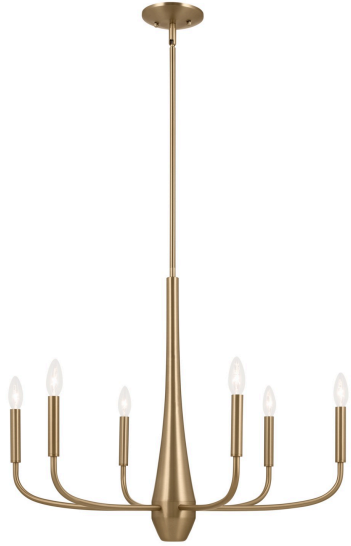

Nerra 28" Six Lights Chandelier,
Champagne Bronze

Job/Location: _____

Quantity: _____

Notes: _____

Shipping

Carton Width: 27.00
 Carton Height: 13.00
 Carton Length: 30.50
 Carton Weight: 14.00

Product Details

Family:	Sega
Finish:	Champagne Bronze
Shade:	
Crystal:	
Material:	Steel
Safety Listing:	cETLus
Safety Rating:	Dry
Energy Star:	
Energy Efficient:	
ADA:	
Dark Sky:	
Title 20:	
Title 24:	
LED:	

Measurements

Width / Diameter (in):	28.0
Height (in):	22.50
Length (in):	
Weight (lbs.):	7.50
Extension (in):	
Chain:	Black/Champagne Bronze/White
Wire:	144"
Rod:	36"
Top to Outlet (in):	
Mounting Height (in):	
Canopy:	5.25 DIA