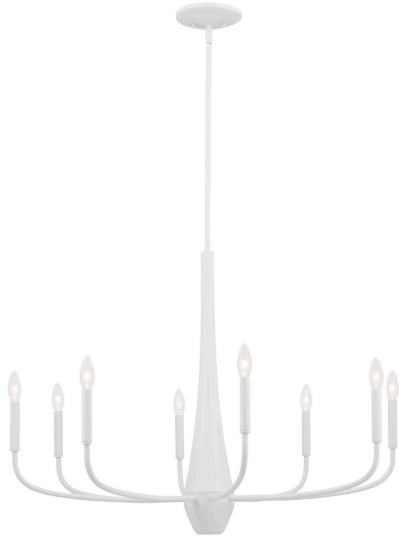

Nerra 36" Eight Lights Chandelier, White

Job/Location: _____
 Quantity: _____
 Notes: _____

Shipping

Carton Width: 37.00
 Carton Height: 15.25
 Carton Length: 37.00
 Carton Weight: 21.50

Product Details

Family: Sega
 Finish: White
 Shade:
 Crystal:
 Material: Steel
 Safety Listing: cETLus
 Safety Rating: Dry
 Energy Star:
 Energy Efficient:
 ADA:
 Dark Sky:
 Title 20:
 Title 24:
 LED:

Measurements

Width / Diameter (in): 36.0
 Height (in): 27.00
 Length (in):
 Weight (lbs.): 11.75
 Extension (in):
 Chain: Black/Champagne
 Bronze/White
 Wire: 144"
 Rod: 36"
 Top to Outlet (in):
 Mounting Height (in):
 Canopy: 6 DIA

Lamping

Voltage: 120.00
 Bulbs Included: No
 Number of Bulbs: 8
 Max Wattage: 60.00
 Bulb Type: B,G16.5
 Bulb Base: E12 Candelabra
 Light Source: Incandescent
 Light Output:
 Delivered Lumens:
 Color Temperature:
 CRI:
 Dimmable: Yes
 Beam Spread:
 Rated Average Life: