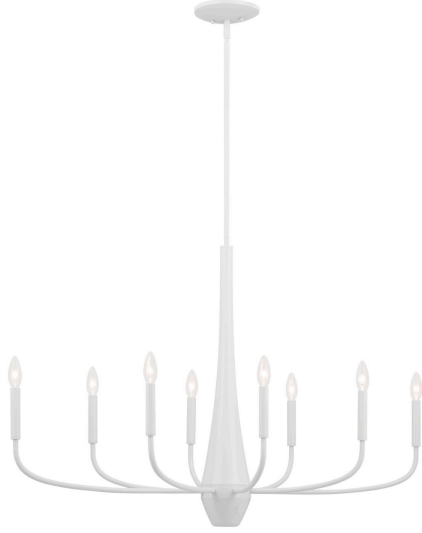

Nerra 18" Eight Lights Chandelier, White

Job/Location: _____
 Quantity: _____
 Notes: _____

Shipping

Carton Width: 20.50
 Carton Height: 14.50
 Carton Length: 43.25
 Carton Weight: 16.00

Product Details

Family: Sega
 Finish: White
 Shade:
 Crystal:
 Material: Steel
 Safety Listing: cETLus
 Safety Rating: Dry
 Energy Star:
 Energy Efficient:
 ADA:
 Dark Sky:
 Title 20:
 Title 24:
 LED:

Measurements

Width / Diameter (in): 18.5
 Height (in): 27.00
 Length (in): 41.00
 Weight (lbs.): 9.50
 Extension (in):
 Chain: Black/Champagne
 Bronze/White
 Wire: 144"
 Rod: 36"
 Top to Outlet (in):
 Mounting Height (in):
 Canopy: 6 DIA

Lamping

Voltage: 120.00
 Bulbs Included: No
 Number of Bulbs: 8
 Max Wattage: 60.00
 Bulb Type: B,G16.5
 Bulb Base: E12 Candelabra
 Light Source: Incandescent
 Light Output:
 Delivered Lumens:
 Color Temperature:
 CRI:
 Dimmable: Yes
 Beam Spread:
 Rated Average Life: