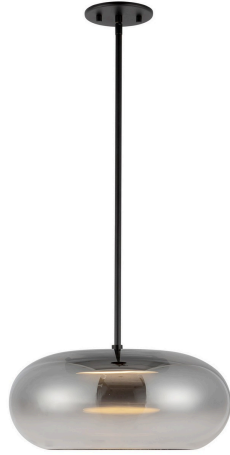

Liora 14" LED Pendant Light,
 Black/Smoked

Product Details

| | |
|-------------------|--------------------------|
| Family: | Liora |
| Finish: | Black/Smoked |
| Shade: | Smoked Glass |
| Crystal: | |
| Material: | Aluminum + Steel + Glass |
| Safety Listing: | ETL |
| Safety Rating: | Dry |
| Energy Star: | |
| Energy Efficient: | |
| ADA: | |
| Dark Sky: | |
| Title 20: | |
| Title 24: | |
| LED: | Yes |

Measurements

| | |
|------------------------|---------------------------|
| Width / Diameter (in): | 14.25 |
| Height (in): | 6.13 |
| Length (in): | 14.25 |
| Weight (lbs.): | |
| Extension (in): | |
| Chain: | |
| Wire: | 60" |
| Rod: | 46" (3x12" + 1x6" + 1x4") |
| Top to Outlet (in): | |
| Mounting Height (in): | |
| Canopy: | D4.75" x H0.25" |