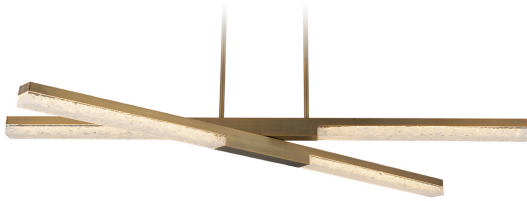

Callista 48" LED Linear Pendant, Aged Brass

Product Details

Family:	FM Modern
Finish:	Aged Brass
Shade:	
Crystal:	
Material:	Steel body with K5 crystal fused acrylic
Safety Listing:	ETL, cETL
Safety Rating:	
Energy Star:	
Energy Efficient:	
ADA:	
Dark Sky:	
Title 20:	
Title 24:	
LED:	Yes

Measurements

Width / Diameter (in):	48.0
Height (in):	3.56
Length (in):	48.00
Weight (lbs.):	15.87
Extension (in):	48.00
Chain:	
Wire:	
Rod:	
Top to Outlet (in):	
Mounting Height (in):	
Canopy:	

Lamping