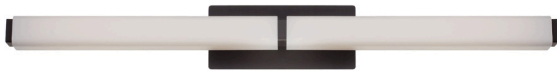

Wintour 39" LED Bath & Vanity Light,  
 Bronze

**Product Details**

Family:	FM Modern
Finish:	Bronze
Shade:	Etched Opal
Crystal:	
Material:	Aluminum hardware, mouth-blown opal glass diffuser
Safety Listing:	ETL, cETL
Safety Rating:	ETL, cETL
Energy Star:	
Energy Efficient:	Yes
ADA:	Yes
Dark Sky:	
Title 20:	
Title 24:	
LED:	Yes

**Measurements**

Width / Diameter (in):	39.0
Height (in):	5.00
Length (in):	39.00
Weight (lbs.):	7.06
Extension (in):	39.00
Chain:	
Wire:	
Rod:	
Top to Outlet (in):	
Mounting Height (in):	
Canopy:	

**Lamping**

Voltage:	120.00
Bulbs Included:	Yes
Number of Bulbs:	2
Max Wattage:	35.30
Bulb Type:	Module
Bulb Base:	
Light Source:	LED
Light Output:	5574.00
Delivered Lumens:	4364.00
Color Temperature:	3000
CRI:	90
Dimmable:	Yes
Beam Spread:	
Rated Average Life:	50000